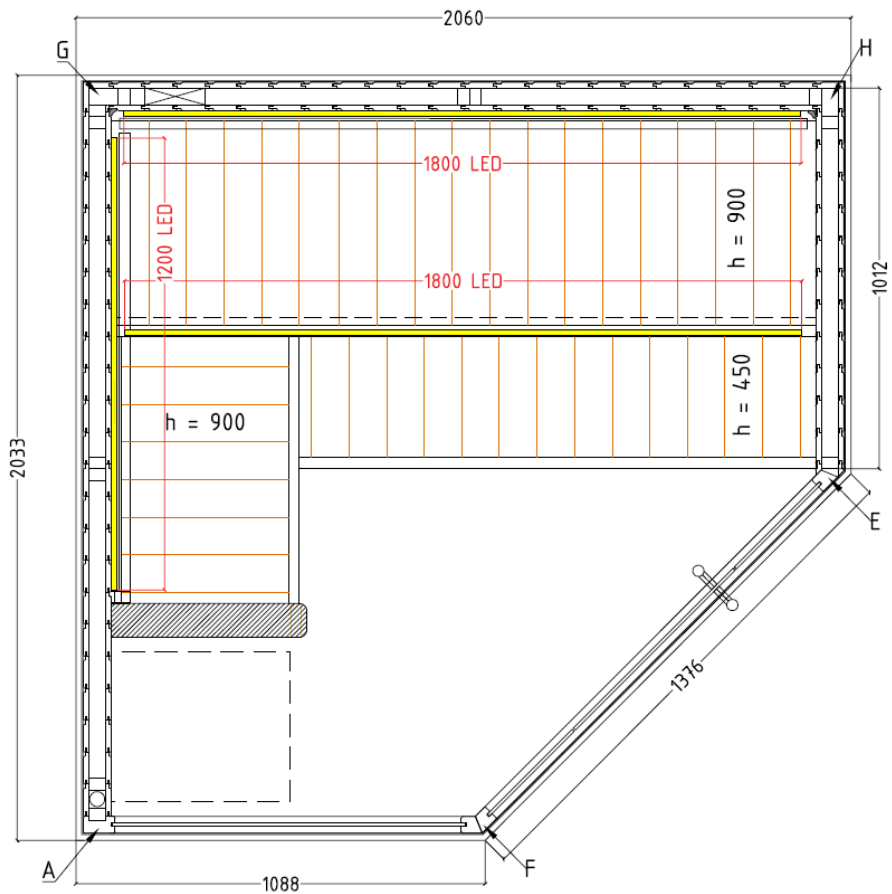

RGBW LED TUBE-set RGBWS2020CV for Variant View S2020CV sauna cabin

### RGBWS2020CV

BEHIND THE BACK RESTS AND UNDER THE UPPER BENCH

BEHIND THE BACK REST

UNDER THE UPPER BENCH

1.

2.