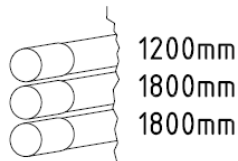

BEHIND THE BACK REST