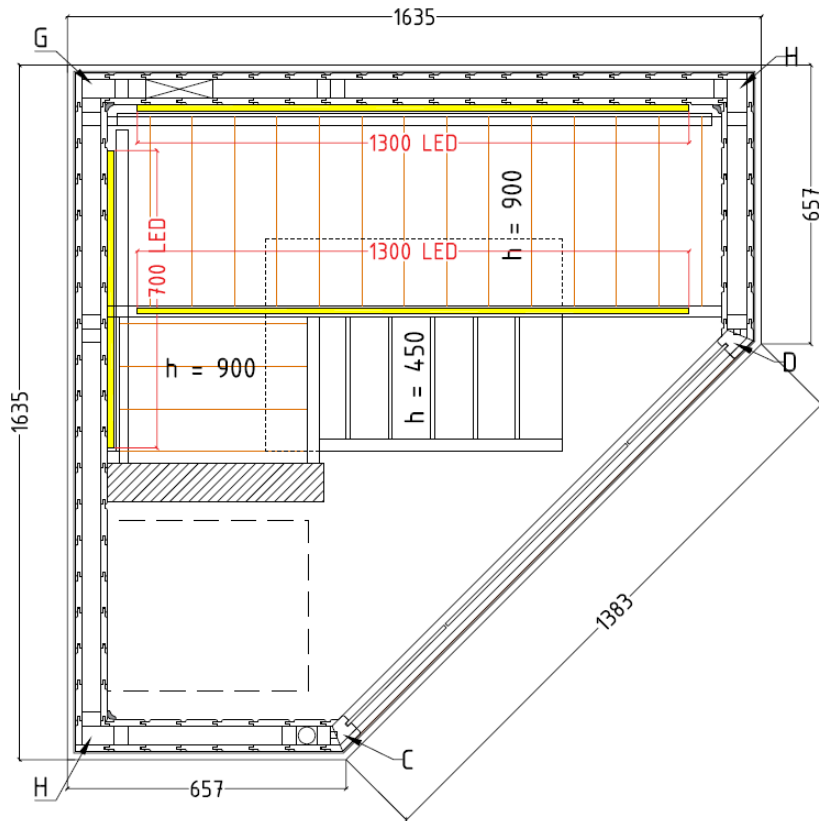

RGBW LED TUBE-set RGBWS1616CV for Variant View S1616CV sauna cabin

RGBWS1616CV

BEHIND THE BACK RESTS AND UNDER THE UPPER BENCH

BEHIND THE BACK REST

UNDER THE UPPER BENCH